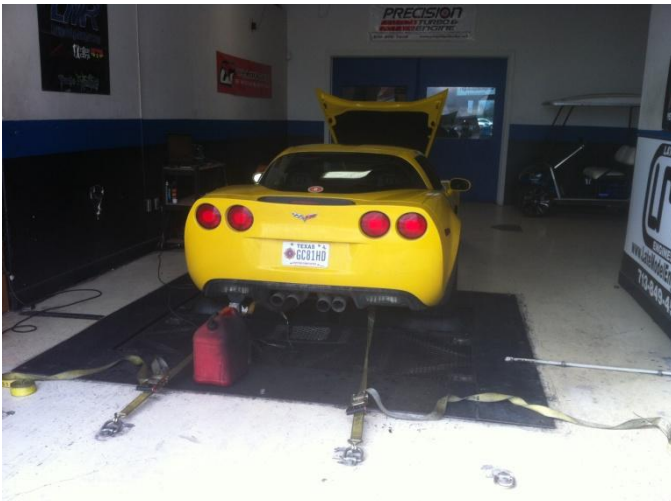

2007 CHEVROLET CORVETTE Z06

MOTOR: 427ci V-8 WITH 50,000, MILES 505 HP @6300 RPM

OIL TYPE: MOBIL 1 SYNTHETIC 8 QUARTS, WITH DRY SUMP

9103 Emmott Road #9, Houston, Texas 77040

832-300-1572 Fax 713-896-6591