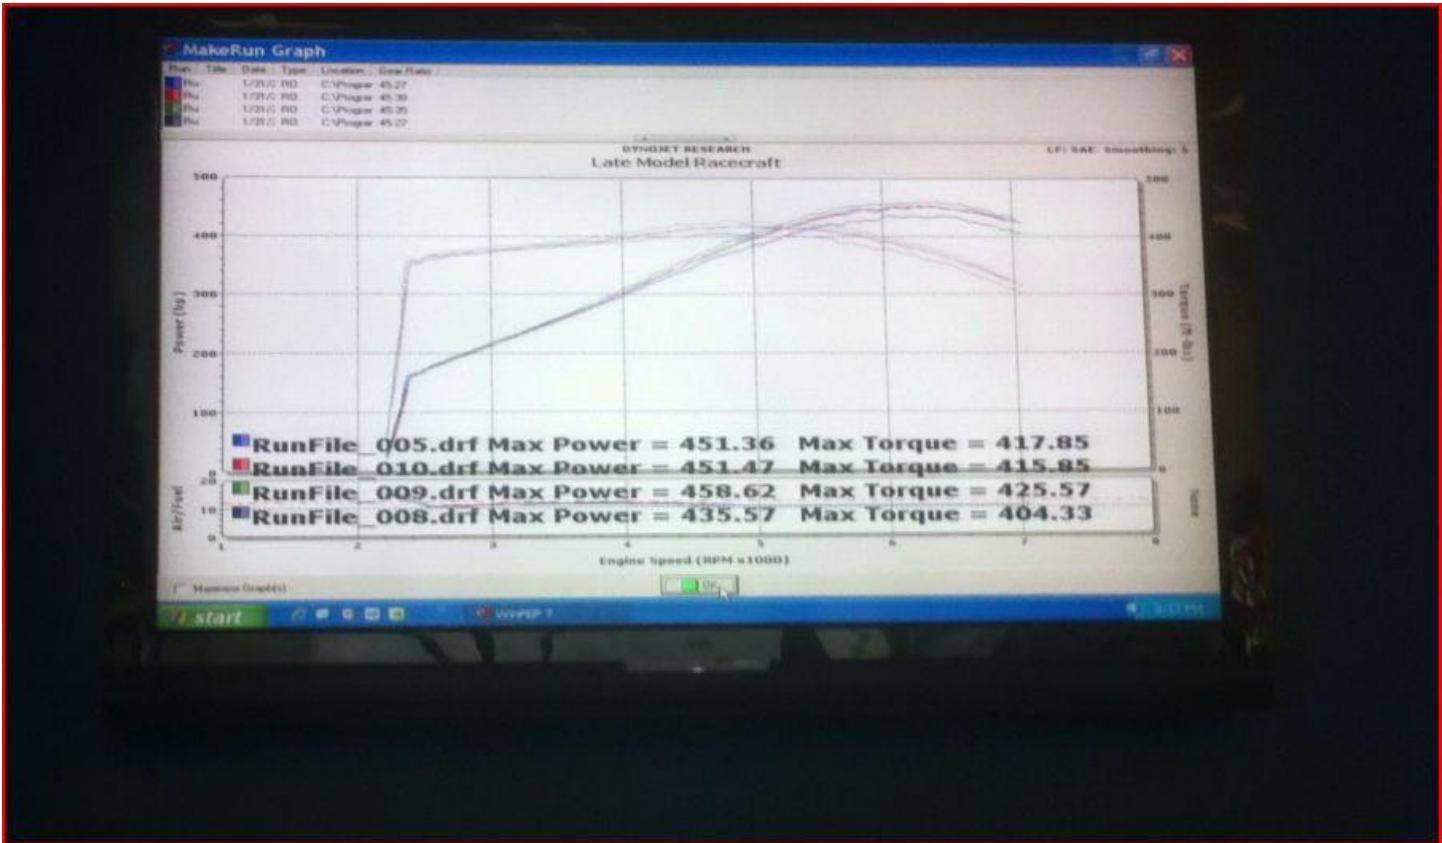

2007 CHEVROLET CORVETTE Z06

MOTOR: 427ci V-8 WITH 50,000, MILES 505 HP @6300 RPM

OIL TYPE: MOBIL 1 SYNTHETIC 8 QUARTS, WITH DRY SUMP

9103 Emmott Road #9, Houston, Texas 77040

832-300-1572 Fax 713-896-6591